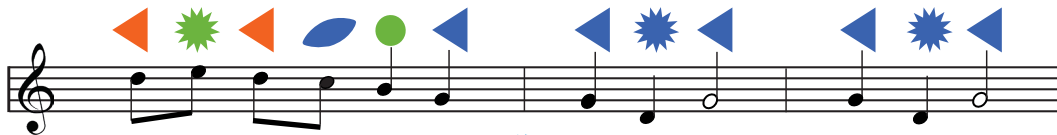

DJECO

DJ06006

DJECO

DJ06006

Musical staff 1 (4/4 time signature). Notes and symbols above the staff: 1. Quarter note, green circle; 2. Quarter note, green circle; 3. Quarter note, green circle; 4. Quarter note, blue starburst; 5. Half note, green circle; 6. Half note, blue leaf; 7. Quarter note, green circle; 8. Quarter note, green circle; 9. Quarter note, orange starburst; 10. Quarter note, orange starburst; 11. Quarter note, orange starburst; 12. Quarter note, orange starburst; 13. Quarter note, blue starburst; 14. Quarter note, orange starburst.

Musical staff 2. Notes and symbols above the staff: 1. Quarter note, green circle; 2. Quarter note, orange starburst; 3. Quarter note, orange starburst; 4. Quarter note, blue triangle (pointing left); 5. Quarter note, green circle; 6. Quarter note, green circle; 7. Quarter note, green circle; 8. Quarter note, green circle; 9. Quarter note, green circle; 10. Quarter note, green circle; 11. Quarter note, orange triangle (pointing left); 12. Quarter note, blue leaf; 13. Quarter note, green circle.

Musical staff 3. Notes and symbols above the staff: 1. Quarter note, orange starburst; 2. Quarter note, orange starburst; 3. Quarter note, orange starburst; 4. Quarter note, orange starburst; 5. Quarter note, orange starburst; 6. Quarter note, orange starburst; 7. Quarter note, orange starburst; 8. Quarter note, blue leaf; 9. Quarter note, green circle; 10. Quarter note, orange starburst; 11. Quarter note, blue triangle (pointing left); 12. Quarter note, blue starburst; 13. Quarter note, blue triangle (pointing left); 14. Quarter note, green circle; 15. Quarter note, orange triangle (pointing left).